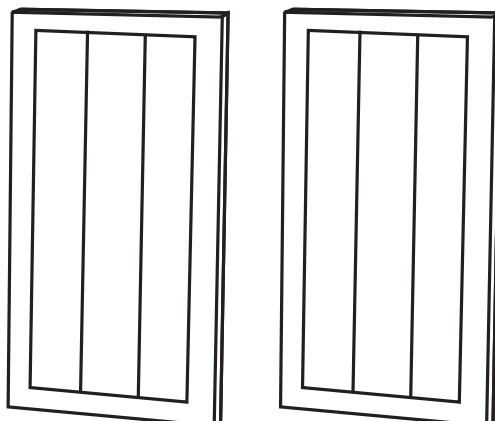

Step 4: Fit the door assembly by locating pivot in holes of Bottom panel.

Step 5: Insert the Top panel by locating pivot in holes of Door, Side and Back panels respectively.

Step 6: Insert shelf by slightly inclining and then gently press by sliding to lock in holes of side panels. The shelf height is adjustable.

SHELF CONNECTOR

COVER STRIP

TOP

COVER STRIP

BOTTOM

BACK PANELS

COMPONENTS

DECCAN[®]
Quality Molded Solutions

LEFT

RIGHT

SIDE PANELS

LEFT

RIGHT

DOOR PANELS

Sl. No.	Package List	Qty.
1	Top	1
2	Bottom	1
3	Top/Bottom Strip	2
4	Back Panel	2
5	Side Panel	2
6	Door Panel	2
7	Left Door Hinge	1
8	Right Door Hinge	1
9	Left Handle with Hinge	1
10	Right Handle with Hinge	1
11	Shelf	2
12	Shelf Connector	4
13	Knobs	40