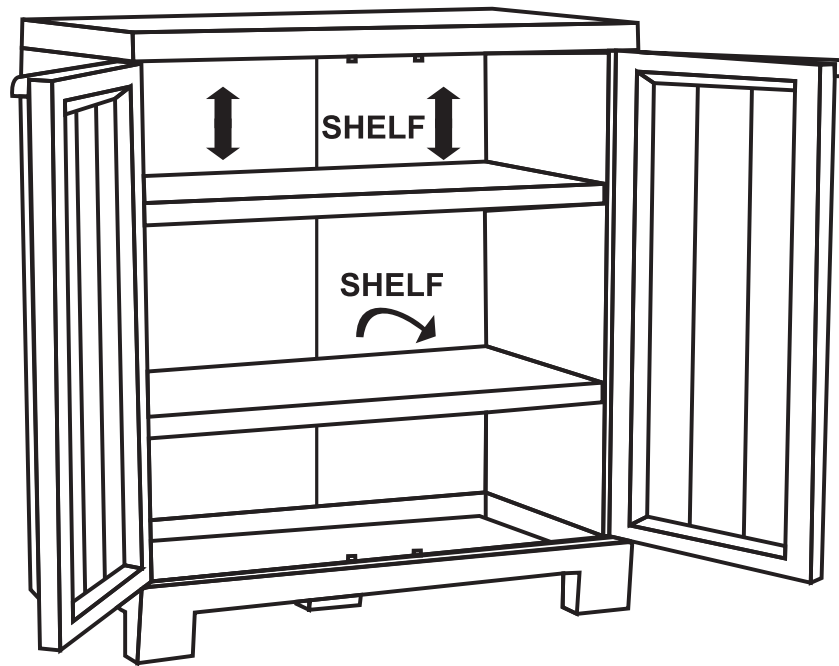

www.deccanplast.com

Step 1: First Place the base panel where you want to fix the Cabinet.

Step 2: Now fix the two back panels in the slots provided on the base panel and push in to lock.

Step 3: Similarly fix the two side panels in the slots provided on the base panel as shown and push in to lock.

Step 4: Fit the door assembly by locating pivot in holes of Bottom panel.

Step 5: Insert the Top panel by locating pivot in holes of Door, Side and Back panels respectively.

Step 6: Insert shelf by slightly inclining and then gently press by sliding to lock in holes of side panels. The shelf height is adjustable.

Now the Liberty Small Cabinet is ready for use.

COMPONENTS

KNOBS

LEFT HANDLE WITH HINGE

RIGHT HANDLE WITH HINGE

LEFT DOOR HINGE

RIGHT DOOR HINGE

SHELVES