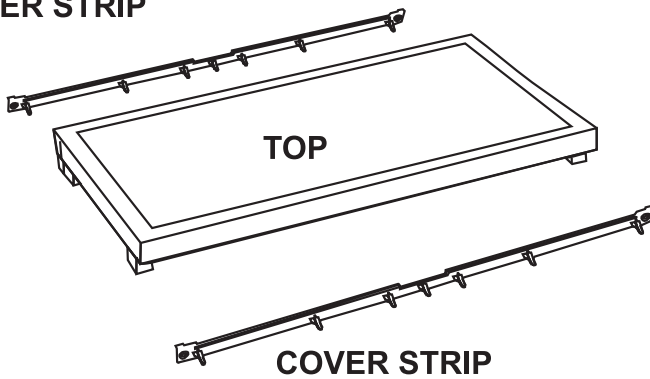

Step 4: Fit the door assembly by locating pivot in holes of Bottom panel.

Step 5: Insert the Top panel by locating pivot in holes of Door, Side and Back panels respectively.

Step 6: Insert shelf by slightly inclining and then gently press by sliding to lock in holes of side panels. The shelf height is adjustable.

Now the Liberty Small Cabinet is ready for use.

COMPONENTS

KNOBS

LEFT HANDLE WITH HINGE

RIGHT HANDLE WITH HINGE

LEFT DOOR HINGE

RIGHT DOOR HINGE

SHELVES

SHELF CONNECTOR

COVER STRIP

TOP

COVER STRIP

BOTTOM

BACK PANELS

COMPONENTS

DECCAN[®]
Quality Molded Solutions