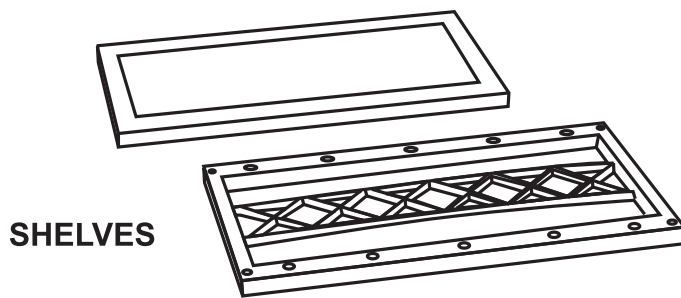

Step 4: Fit the door assembly by locating pivot in holes of Bottom panel.

Step 5: Insert the Top panel by locating pivot in holes of Door, Side and Back panels respectively.

Step 6: Insert shelf by slightly inclining and then gently press by sliding to lock in holes of side panels. The shelf height is adjustable.

Now the Liberty Small Cabinet is ready for use.

COMPONENTS

KNOBS

LEFT HANDLE WITH HINGE

RIGHT HANDLE WITH HINGE

LEFT DOOR HINGE

RIGHT DOOR HINGE

SHELVES

SHELF CONNECTOR

COVER STRIP

TOP

COVER STRIP

BOTTOM

BACK PANELS

COMPONENTS

DECCAN[®]
Quality Molded Solutions