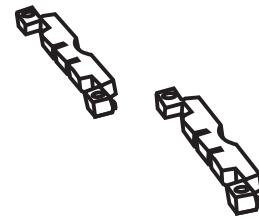

Step 4: Fit the door assembly by locating pivot in holes of Bottom panel.

Step 5: Insert the Top panel by locating pivot in holes of Door, Side and Back panels respectively.

Step 6: Insert shelf by slightly inclining and then gently press by sliding to lock in holes of side panels. The shelf height is adjustable.

Now the Liberty Small Cabinet is ready for use.

COMPONENTS

KNOBS

LEFT HANDLE WITH HINGE

RIGHT HANDLE WITH HINGE

LEFT DOOR HINGE

RIGHT DOOR HINGE

SHELVES

SHELF CONNECTOR

COVER STRIP

TOP

COVER STRIP

BOTTOM

BACK PANELS

COMPONENTS

DECCAN[®]
Quality Molded Solutions