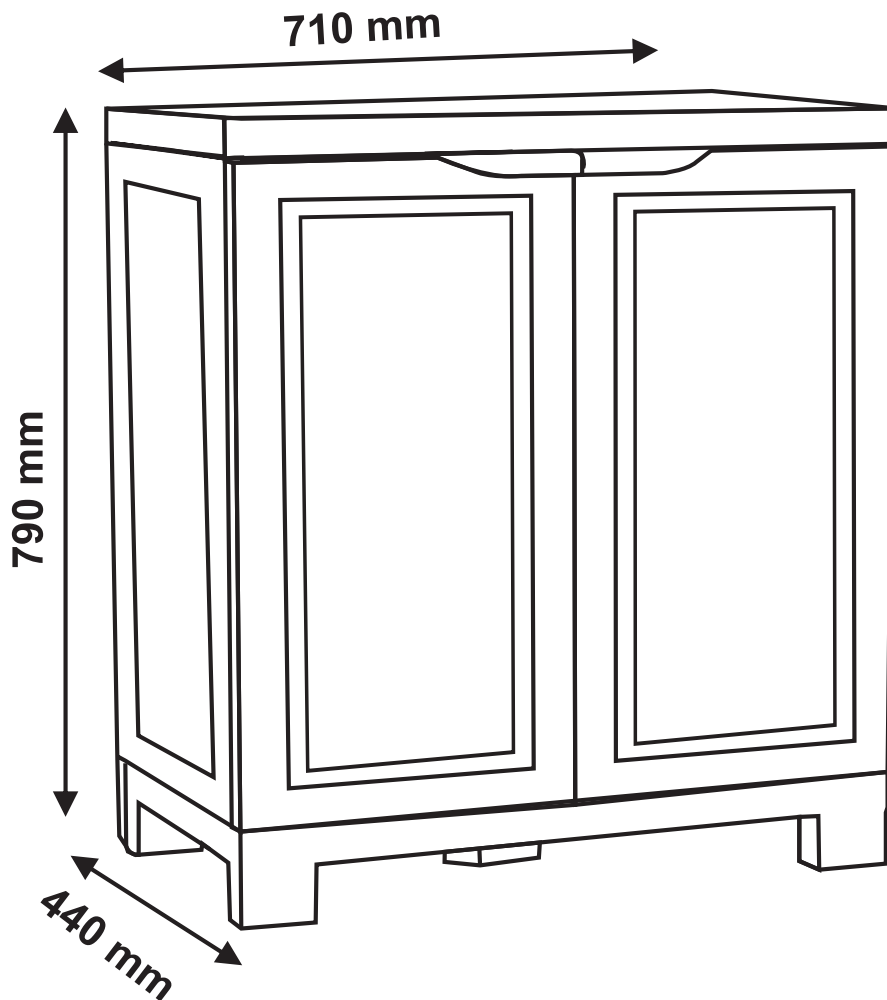

LIBERTY
CABINETS SMALL

PREMIUM CABINETS

INSTALLATION GUIDE

DECCAN PLAST INDUSTRIES

6-B/1, Industrial Area, Baikampady, Mangaluru-575 011, Karnataka, INDIA.
Toll Free Customer Care No: 1800 843 3322 Email: deccanplast@gmail.com

www.deccanplast.com

Step 1: First Place the base panel where you want to fix the Cabinet.

Step 2: Now fix the two back panels in the slots provided on the base panel and push in to lock.

Step 3: Similarly fix the two side panels in the slots provided on the base panel as shown and push in to lock.

Step 4: Fit the door assembly by locating pivot in holes of Bottom panel.

Step 5: Insert the Top panel by locating pivot in holes of Door, Side and Back panels respectively.

Step 6: Insert shelf by slightly inclining and then gently press by sliding to lock in holes of side panels. The shelf height is adjustable.