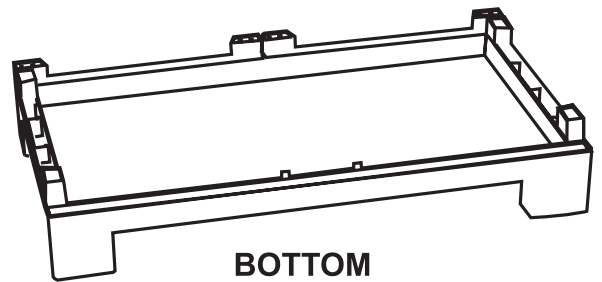

Step 4: Fit the door assembly by locating pivot in holes of Bottom panel.

Step 5: Insert the Top panel by locating pivot in holes of Door, Side and Back panels respectively.

Step 6: Insert shelf by slightly inclining and then gently press by sliding to lock in holes of side panels. The shelf height is adjustable.

Now the Liberty Small Cabinet is ready for use.

COMPONENTS

KNOBS

LEFT HANDLE WITH HINGE

RIGHT HANDLE WITH HINGE

LEFT DOOR HINGE

RIGHT DOOR HINGE

SHELVES

SHELF CONNECTOR

COVER STRIP

TOP

COVER STRIP

BOTTOM

BACK PANELS

COMPONENTS

DECCAN[®]
Quality Molded Solutions