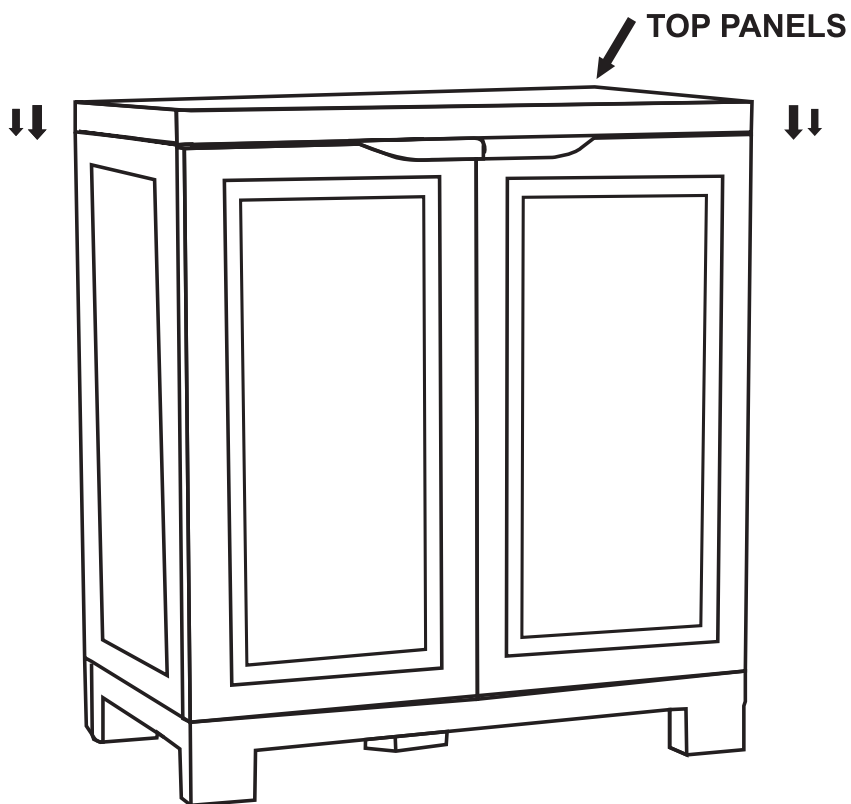

www.deccanplast.com

Step 1: First Place the base panel where you want to fix the Cabinet.

Step 2: Now fix the two back panels in the slots provided on the base panel and push in to lock.

Step 3: Similarly fix the two side panels in the slots provided on the base panel as shown and push in to lock.

Step 4: Fit the door assembly by locating pivot in holes of Bottom panel.

Step 5: Insert the Top panel by locating pivot in holes of Door, Side and Back panels respectively.

Step 6: Insert shelf by slightly inclining and then gently press by sliding to lock in holes of side panels. The shelf height is adjustable.

Now the Liberty Small Cabinet is ready for use.

COMPONENTS

KNOBS

LEFT HANDLE WITH HINGE

RIGHT HANDLE WITH HINGE

LEFT DOOR HINGE

RIGHT DOOR HINGE

SHELVES