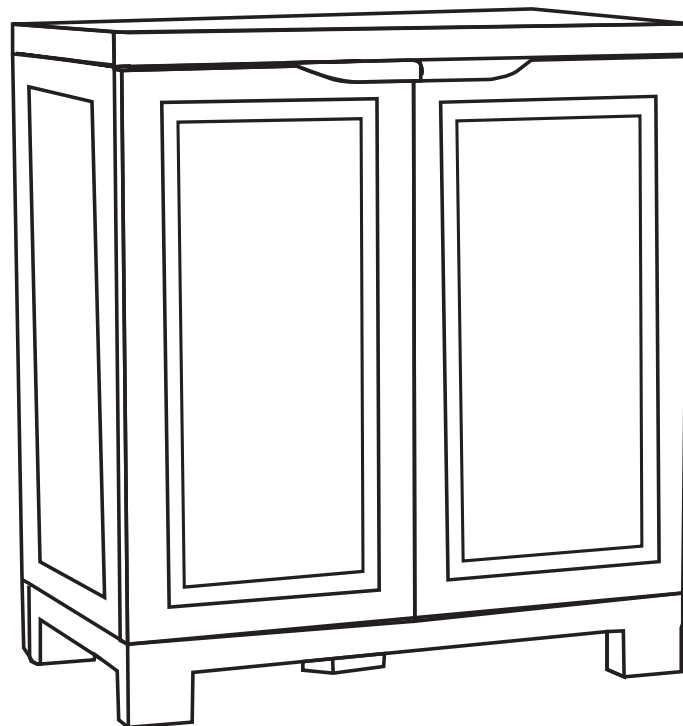

www.deccanplast.com

Step 1: First Place the base panel where you want to fix the Cabinet.

Step 2: Now fix the two back panels in the slots provided on the base panel and push in to lock.

Step 3: Similarly fix the two side panels in the slots provided on the base panel as shown and push in to lock.

Step 4: Fit the door assembly by locating pivot in holes of Bottom panel.

Step 5: Insert the Top panel by locating pivot in holes of Door, Side and Back panels respectively.

Step 6: Insert shelf by slightly inclining and then gently press by sliding to lock in holes of side panels. The shelf height is adjustable.

Now the Liberty Small Cabinet is ready for use.

COMPONENTS

KNOBS

LEFT HANDLE WITH HINGE

RIGHT HANDLE WITH HINGE

LEFT DOOR HINGE

RIGHT DOOR HINGE

SHELVES