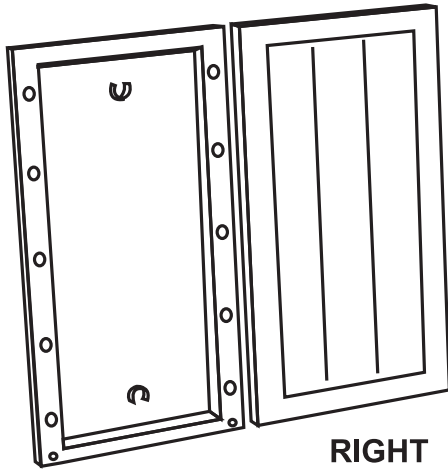

Step 4: Fit the door assembly by locating pivot in holes of Bottom panel.

Step 5: Insert the Top panel by locating pivot in holes of Door, Side and Back panels respectively.

Step 6: Insert shelf by slightly inclining and then gently press by sliding to lock in holes of side panels. The shelf height is adjustable.

Now the Liberty Small Cabinet is ready for use.

COMPONENTS

KNOBS

LEFT HANDLE WITH HINGE

RIGHT HANDLE WITH HINGE

LEFT DOOR HINGE

RIGHT DOOR HINGE

SHELVES

SHELF CONNECTOR

COVER STRIP

TOP

COVER STRIP

BOTTOM

BACK PANELS

COMPONENTS

DECCAN[®]
Quality Molded Solutions

LEFT

RIGHT

SIDE PANELS

LEFT

RIGHT

DOOR PANELS

Sl. No.	Package List	Qty.
1	Top	1
2	Bottom	1
3	Top/Bottom Strip	2
4	Back Panel	2
5	Side Panel	2
6	Door Panel	2
7	Left Door Hinge	1
8	Right Door Hinge	1
9	Left Handle with Hinge	1
10	Right Handle with Hinge	1
11	Shelf	2
12	Shelf Connector	4
13	Knobs	40