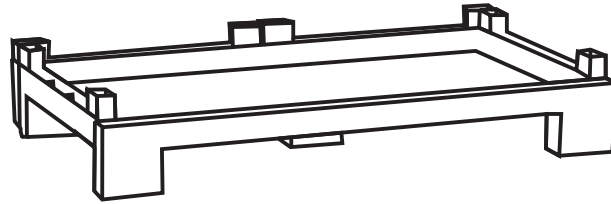

LIBERTY
CABINETS SMALL

PREMIUM CABINETS

INSTALLATION GUIDE

DECCAN PLAST INDUSTRIES

6-B/1, Industrial Area, Baikampady, Mangaluru-575 011, Karnataka, INDIA.
Toll Free Customer Care No: 1800 843 3322 Email: deccanplast@gmail.com

www.deccanplast.com

Step 1: First Place the base panel where you want to fix the Cabinet.

Step 2: Now fix the two back panels in the slots provided on the base panel and push in to lock.

Step 3: Similarly fix the two side panels in the slots provided on the base panel as shown and push in to lock.

Step 4: Fit the door assembly by locating pivot in holes of Bottom panel.

Step 5: Insert the Top panel by locating pivot in holes of Door, Side and Back panels respectively.

Step 6: Insert shelf by slightly inclining and then gently press by sliding to lock in holes of side panels. The shelf height is adjustable.