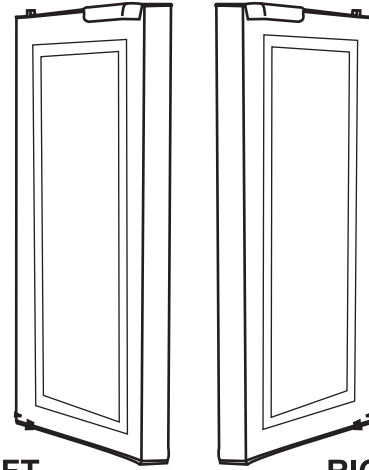

Step 4: Fit the door assembly by locating pivot in holes of Bottom panel.

Step 5: Insert the Top panel by locating pivot in holes of Door, Side and Back panels respectively.

Step 6: Insert shelf by slightly inclining and then gently press by sliding to lock in holes of side panels. The shelf height is adjustable.

Now the Liberty Small Cabinet is ready for use.

COMPONENTS

KNOBS

LEFT HANDLE WITH HINGE

RIGHT HANDLE WITH HINGE

LEFT DOOR HINGE

RIGHT DOOR HINGE

SHELVES

SHELF CONNECTOR

COVER STRIP

TOP

COVER STRIP

BOTTOM

BACK PANELS

COMPONENTS

DECCAN[®]
Quality Molded Solutions

LEFT

RIGHT

SIDE PANELS

LEFT

RIGHT

DOOR PANELS

Sl. No.	Package List	Qty.
1	Top	1
2	Bottom	1
3	Top/Bottom Strip	2
4	Back Panel	2
5	Side Panel	2
6	Door Panel	2
7	Left Door Hinge	1
8	Right Door Hinge	1
9	Left Handle with Hinge	1
10	Right Handle with Hinge	1
11	Shelf	2
12	Shelf Connector	4
13	Knobs	40