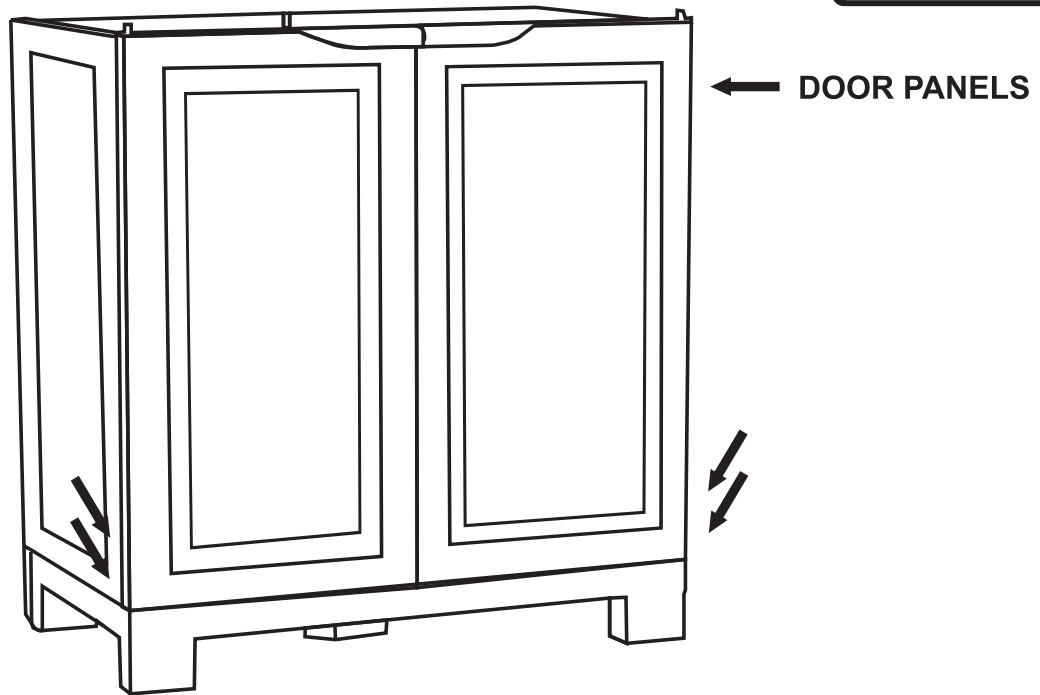

www.deccanplast.com

Step 1: First Place the base panel where you want to fix the Cabinet.

Step 2: Now fix the two back panels in the slots provided on the base panel and push in to lock.

Step 3: Similarly fix the two side panels in the slots provided on the base panel as shown and push in to lock.

Step 4: Fit the door assembly by locating pivot in holes of Bottom panel.

Step 5: Insert the Top panel by locating pivot in holes of Door, Side and Back panels respectively.

Step 6: Insert shelf by slightly inclining and then gently press by sliding to lock in holes of side panels. The shelf height is adjustable.

Now the Liberty Small Cabinet is ready for use.

COMPONENTS

KNOBS

LEFT HANDLE WITH HINGE

RIGHT HANDLE WITH HINGE

LEFT DOOR HINGE

RIGHT DOOR HINGE

SHELVES