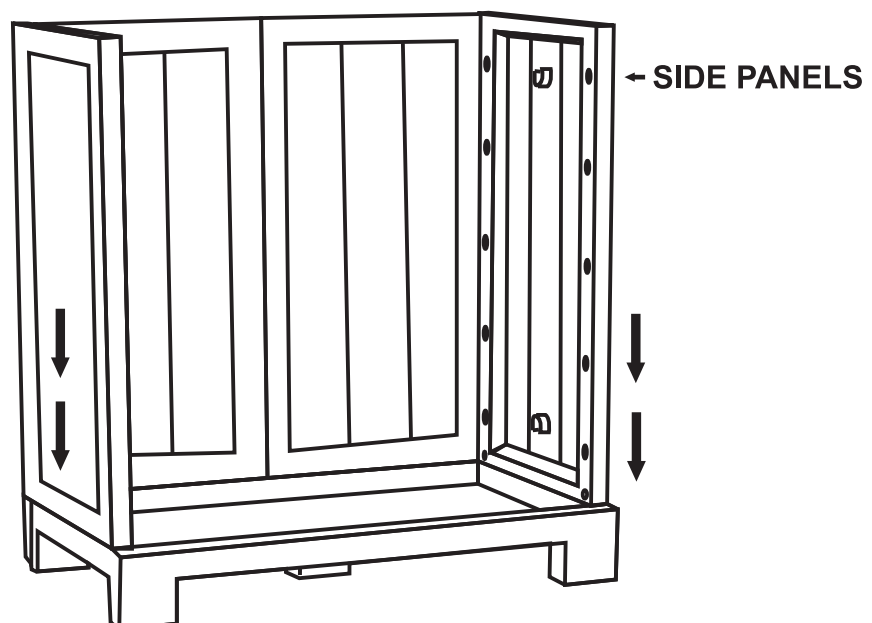

LIBERTY
CABINETS SMALL

PREMIUM CABINETS

INSTALLATION GUIDE

DECCAN PLAST INDUSTRIES

6-B/1, Industrial Area, Baikampady, Mangaluru-575 011, Karnataka, INDIA.
Toll Free Customer Care No: 1800 843 3322 Email: deccanplast@gmail.com

www.deccanplast.com

Step 1: First Place the base panel where you want to fix the Cabinet.

Step 2: Now fix the two back panels in the slots provided on the base panel and push in to lock.

Step 3: Similarly fix the two side panels in the slots provided on the base panel as shown and push in to lock.

Step 4: Fit the door assembly by locating pivot in holes of Bottom panel.

Step 5: Insert the Top panel by locating pivot in holes of Door, Side and Back panels respectively.

Step 6: Insert shelf by slightly inclining and then gently press by sliding to lock in holes of side panels. The shelf height is adjustable.

Now the Liberty Small Cabinet is ready for use.

COMPONENTS

KNOBS

LEFT HANDLE WITH HINGE

RIGHT HANDLE WITH HINGE

LEFT DOOR HINGE

RIGHT DOOR HINGE

SHELVES