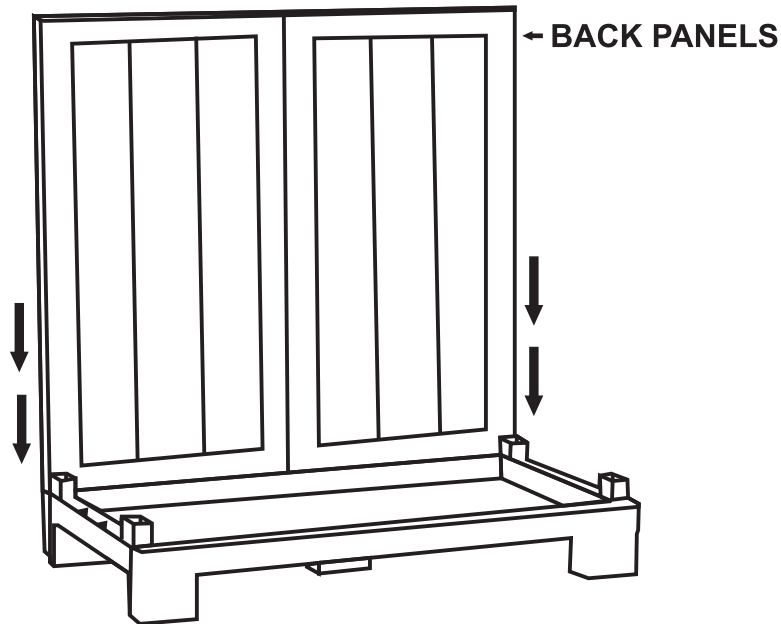

www.deccanplast.com

Step 1: First Place the base panel where you want to fix the Cabinet.

Step 2: Now fix the two back panels in the slots provided on the base panel and push in to lock.

Step 3: Similarly fix the two side panels in the slots provided on the base panel as shown and push in to lock.

Step 4: Fit the door assembly by locating pivot in holes of Bottom panel.

Step 5: Insert the Top panel by locating pivot in holes of Door, Side and Back panels respectively.

Step 6: Insert shelf by slightly inclining and then gently press by sliding to lock in holes of side panels. The shelf height is adjustable.

Now the Liberty Small Cabinet is ready for use.

COMPONENTS

KNOBS

LEFT HANDLE WITH HINGE

RIGHT HANDLE WITH HINGE

LEFT DOOR HINGE

RIGHT DOOR HINGE

SHELVES